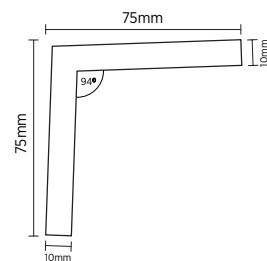

DECORATIVE CORNICE

Linear

For the discerning individual looking for the next generation in cornice, Linear is at the forefront of contemporary design.

Characterised by its minimal, architectural lines the stylish 75mm square edge profile is a perfect complement for modern residential and commercial interiors.

An ideal upgrade from standard cornice, Linear is the obvious design alternative when considering a square edge finish.

FEATURES AND BENEFITS

- Clean, architectural lines
- Alternative to square setting
- 75mm profile
- 4.2m lengths
- Easy installation
- Ideal upgrade to standard cornice

Profiles

Linear 75mm Profile

Linear

SALES ENQUIRIES **1800 003 377** (AU)

TecASSIST® **1800 811 222** (AU)

0800 874 267 (NZ)

© 2017 USG BORAL. All rights reserved. The trademarks USG BORAL, INNOVATION INSPIRED BY YOU are trademarks of USG Boral Building Products or one or more of its affiliates. This technical information is intended to provide general information on plasterboard products and should not be a substitute for professional building advice. We recommend you use a qualified person to install USG Boral plasterboard. Illustrations in this guide are only representative of USG Boral plasterboard products and the appearance and effects that may be achieved by their use. To ensure the information you are using is current, USG Boral recommends you review the latest building information available on the USG Boral website usgboral.com Product availability should be checked with your local USG Boral Sales Office, as availability may vary.