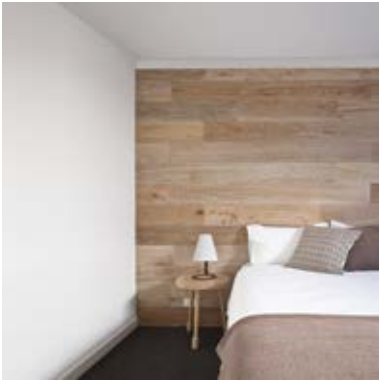

Linear

SALES ENQUIRIES **1800 003 377** (AU)

TecASSIST® **1800 811 222** (AU)

0800 874 267 (NZ)

© 2017 USG BORAL. All rights reserved. The trademarks USG BORAL, INNOVATION INSPIRED BY YOU are trademarks of USG Boral Building Products or one or more of its affiliates. This technical information is intended to provide general information on plasterboard products and should not be a substitute for professional building advice. We recommend you use a qualified person to install USG Boral plasterboard. Illustrations in this guide are only representative of USG Boral plasterboard products and the appearance and effects that may be achieved by their use. To ensure the information you are using is current, USG Boral recommends you review the latest building information available on the USG Boral website usgboral.com Product availability should be checked with your local USG Boral Sales Office, as availability may vary.

USG Boral Building Products Pty Limited - ABN 84 004 231 976 251 Salmon Street, Port Melbourne, VIC. 3207 BCC 13562

UB1016-2-COR 12/16