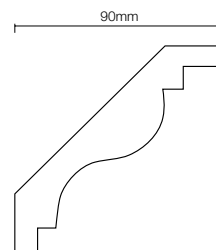

DECORATIVE CORNICE

Sydney

The combination of smooth curves and straight lines, Sydney is simply a stunning 90mm decorative cornice adding style and elegance to a room.

An ideal upgrade from standard cornice, Sydney exemplifies a classic timeless look and is bound to provide visual dominance to a broad selection of interior types.

FEATURES AND BENEFITS

- Distinctly contoured, defined lines
- 90mm profile
- 4.2m lengths
- Easy installation
- Ideal upgrade from standard cornice

Profiles

Sydney 90mm Profile

Sydney

SALES ENQUIRIES **1800 003 377** (AU)