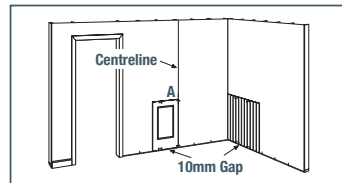

An easy DIY dado wall makeover to bring your room to life

1 Calculate what you need

2 Position the panels

3 Apply the adhesive and fit

4 Add skirting and trims

- To work out how many panels you need, simply measure the wall width, divide it by the panel width then round it up. For a single panel of 1200mm wide and a 2600mm wall, you'll need 3 panels. **Note: The panel widths vary.** Please check panel dimensions above.
- The profile of the panel determines where to begin positioning. For Ascot panels (square profile) position from the centre. For an even number of panels, start with the first panel adjacent to the centreline (position **A**). For an odd number, place the centre of the first panel on the centreline. For other profiles (VJ, Regency) you can start in the corner and work your way out to the final edge and cut to suit. Near corners, doorways or windows, measure the gap and cut panels to fit.
- Simply run a flexible adhesive down the walls allowing a 10mm gap from the floor to the base of the panel. Attach the panels using the easy joining system and use nails top and bottom to hold it secure until the adhesive cures.
- When all the panels are fitted, reattach the skirting boards, add architraves and dado rails as required. You can now finish with your final coat of paint, and sit back and admire your brand new room.