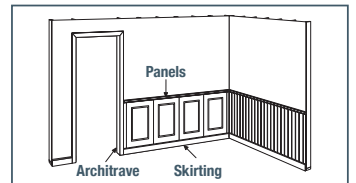

An easy DIY dado wall makeover to bring your room to life

1 Calculate what you need

2 Position the panels

3 Apply the adhesive and fit

4 Add skirting and trims

- To work out how many panels you need, simply measure the wall width, divide it by the panel width then round it up. For a single panel of 1200mm wide and a 2600mm wall, you'll need 3 panels. **Note: The panel widths vary.** Please check panel dimensions above.
- The profile of the panel determines where to begin positioning. For Ascot panels (square profile) position from the centre. For an even number of panels, start with the first panel adjacent to the centreline (position **A**). For an odd number, place the centre of the first panel on the centreline. For other profiles (VJ, Regency) you can start in the corner and work your way out to the final edge and cut to suit. Near corners, doorways or windows, measure the gap and cut panels to fit.
- Simply run a flexible adhesive down the walls allowing a 10mm gap from the floor to the base of the panel. Attach the panels using the easy joining system and use nails top and bottom to hold it secure until the adhesive cures.
- When all the panels are fitted, reattach the skirting boards, add architraves and dado rails as required. You can now finish with your final coat of paint, and sit back and admire your brand new room.