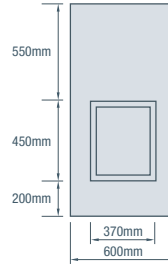

10 Window panel (ASWP1200)