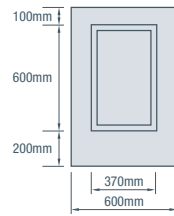

9 Dado wall panel (ASDP900)