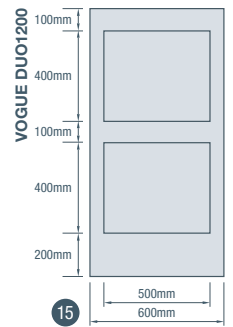

ascot.Vogue profile