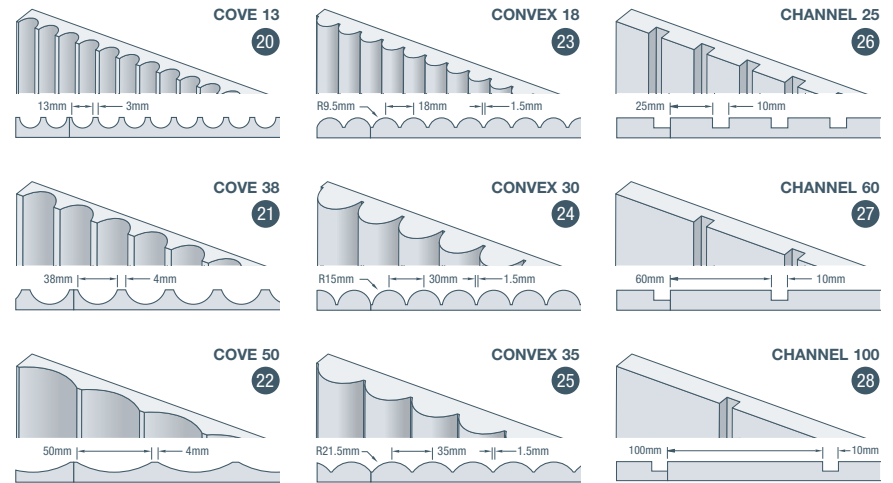

silhouette by easycraft