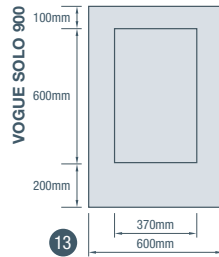

ascot.Vogue profile