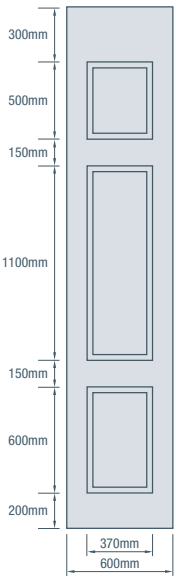

12 Full wall panel (ASFV3000)