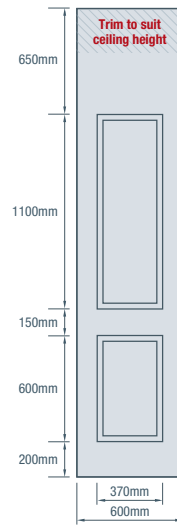

11 Full wall panel (ASFV2700)