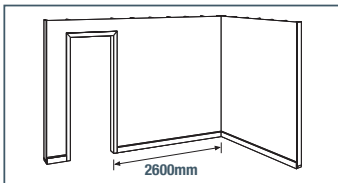

An easy DIY dado wall makeover to bring your room to life

1 Calculate what you need

2 Position the panels

3 Apply the adhesive and fit

4 Add skirting and trims

- To work out how many panels you need, simply measure the wall width, divide it by the panel width then round it up. For a single panel of 1200mm wide and a 2600mm wall, you'll need 3 panels. **Note: The panel widths vary.** Please check panel dimensions above.
- The profile of the panel determines where to begin positioning. For Ascot panels (square profile) position from the centre. For an even number of panels, start with the first panel adjacent to the centreline (position **A**). For an odd number, place the centre of the first panel on the centreline. For other profiles (VJ, Regency) you can start in the corner and work your way out to the final edge and cut to suit. Near corners, doorways or windows, measure the gap and cut panels to fit.
- Simply run a flexible adhesive down the walls allowing a 10mm gap from the floor to the base of the panel. Attach the panels using the easy joining system and use nails top and bottom to hold it secure until the adhesive cures.
- When all the panels are fitted, reattach the skirting boards, add architraves and dado rails as required. You can now finish with your final coat of paint, and sit back and admire your brand new room.