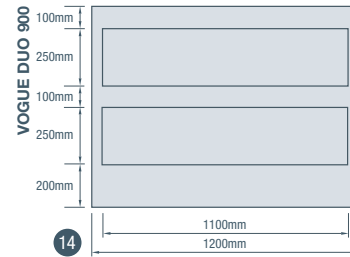

ascot.Vogue profile