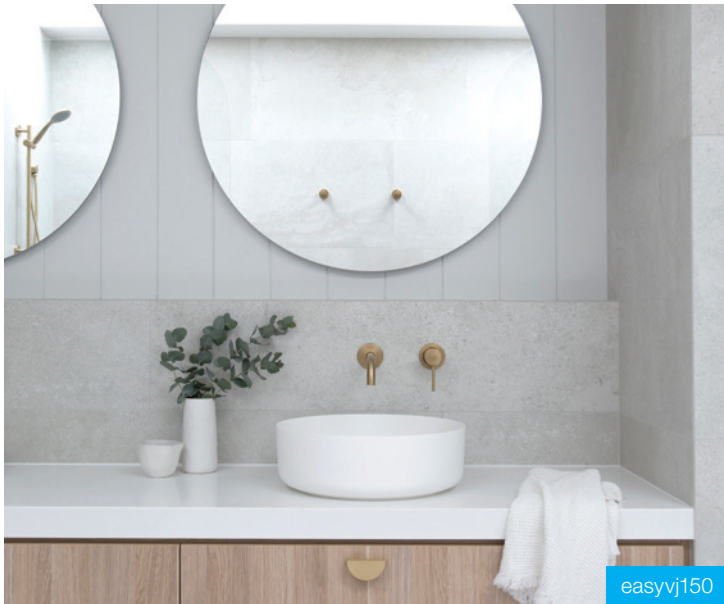

WA SE wet area interior & semi exterior

Make your bathroom and laundry dreams come to life with our Wet Area Interior ultra-high moisture resistant panelling. Our Semi-Exterior hardwood panelling is perfect to add warmth and appeal to an undercover alfresco, patio, verandah or bbq area. See our Installation Guide on our website for application specifications.